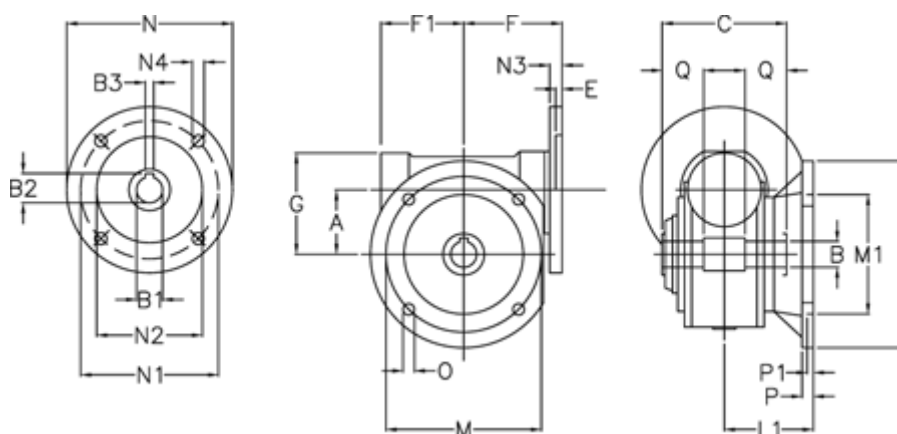

Article number: 390218503055510

Description: Worm gear  
VF 185-FC2-30-160B5, without lubrication

## Measures

A	= 185.4	F1	= 205	N2	= 250
B	= 60 H7	G	= 267	N3	= 18
B1 E7	= 42	L	= 400	N4	= 18
B2	= 45.3	L1	= 155.5	O	= 22
B3 H9	= 12	M	= 350	P	= 22
C	= 190	M1	= 280	P1	= 13
E	= 4	N	= 350	Q	= 65
F	= 217	N1	= 300		